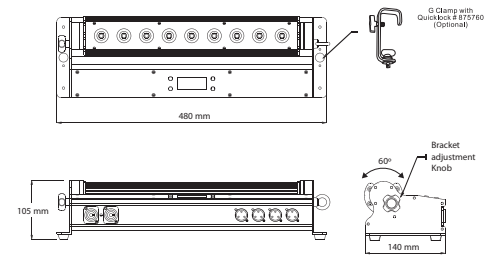

LEDWASH RGBW

COMPACT WASH FIXTURE

UNIQUE AND DISTINCTIVE DESIGN

The CLF LEDwash RGBW is a compact wash fixture with a unique and distinctive design. The horizontal head can be manually adjusted 60°. Combined with the 50° beam angle of the lens, the LEDwash is the perfect solution for illuminating large surfaces like walls, curtains and horizons. Special technologies prevent multicolour shadows and provide deep saturated colours. It is also possible to make the beam more diffused by using the included frost lens.

The low and compact housing makes that the fixture is hardly noticeable. The fixture can be placed on the floor or mounted to truss structures by using two pieces of the unique CLF quicklock system. This hanging system is easy to use and time-saving.

Height	Eavg,Emax	Angle: 52.80°	Diameter
9.843ft	16.47, 26.60ft		9.77ft
3m	177.3, 286.3lx		297.84cm
13.12ft	9.264, 14.96ft		13.03ft
4m	99.72, 161.1lx		397.12cm
16.40ft	5.929, 9.576ft		16.29ft
5m	63.82, 103.1lx		496.40cm
19.69ft	4.117, 6.650ft		19.54ft
6m	44.32, 71.58lx		595.69cm
22.97ft	3.025, 4.886ft		22.80ft
7m	32.56, 52.59lx		694.97cm

Flux out: 1301 lm

FACTSHEET

DMX channels	3, 4, 5, 6 or 11 channels
Beam angle	50 °
Power supply	100 - 240 VAC
Power consumption	Max. 65 Watt
Cooling	Low noise fan
DMX connection	3 & 5p XLR in & out
Dimensions	480 x 140 x 105 mm (hwxwx)
Weight	3,5 Kg
Certification mark	CE
Article number	156200
Included items	Power cable, Frost & Clear lens
IP rating	IP22