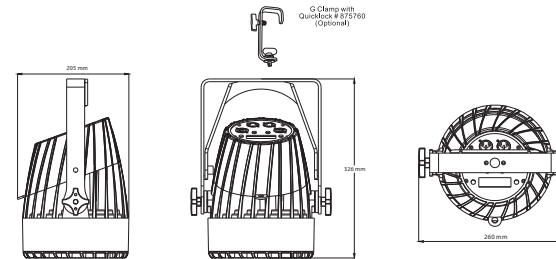

CONAN

**SUPERIOUR COLOUR MIXING
EXCEPTIONALLY SMOOTH PROJECTION**

The CLF Conan is an innovative concept which combines superior RGBW colour mixing and smart design. Specially selected high quality Osram LEDs provide deep, saturated colors with an outstanding white balance and the distinct lens design takes care of the exceptionally smooth projection. Guaranteed flicker free operation makes the Conan suitable for tv shows, theatre and corporate events. The Conan features a very quick zoom function with a wide range of 11° to 58°. The unique shape of the Conan prevents cables to be in sightlines. The fixture has a double bracket so it can be placed on the floor or mounted to truss structures by using the unique CLF quicklock system. This hanging system is easy to use and time-saving. A clear LCD display on the back of the Conan gives access to all settings, including 4 different dimmer curves. Controlled by DMX, the Conan

Small Zoom Flux out: 1097 lm			
Height	Eavg,Emax	Angle: 8.70°	Diameter
9.843ft	471.1,670.2fc		1.497ft
3m	5071,7214lx		45.64cm
13.12ft	265.0,377.0fc		1.997ft
4m	5071,7214lx		60.85cm
16.40ft	169.6,241.3fc		2.496ft
5m	1825,2597lx		76.07cm
19.69ft	117.8,167.5fc		2.995ft
6m	1268,1803lx		91.28cm
22.97ft	86.53,123.1fc		3.494ft
7m	931.4,1325lx		106.55cm

Wide Zoom Flux out: 949.5 lm			
Height	Eavg,Emax	Angle: 33°	Diameter
3.281ft	380.4,445.9fc		1.097ft
1m	3233,4799lx		59.24cm
6.562ft	75.10,111.5fc		3.88ft
2m	808.3,1200lx		118.49cm
9.843ft	33.38,49.54fc		5.83ft
3m	359.3,533.2lx		177.73cm
13.12ft	18.77,27.87fc		7.77ft
4m	202.1,299.9lx		236.97cm
16.40ft	12.02,17.83fc		8.71ft
5m	129.3,192.0lx		296.21cm

FACTSHEET

- DMX channels 10 or 21 channels
- Beam angle 11° - 58° (quick zoom)
- Power supply Max. 110 WAC
- Power consumption Max. 110 Watt
- Cooling Low noise regulated fan
- DMX connection 3 & 5p XLR in & out
- Dimensions 326 x 260 x 205 mm (hwxwx)
- Weight 4,8 Kg
- Certification mark CE
- Article number 156130
- Included items Power cable
- IP rating IP22